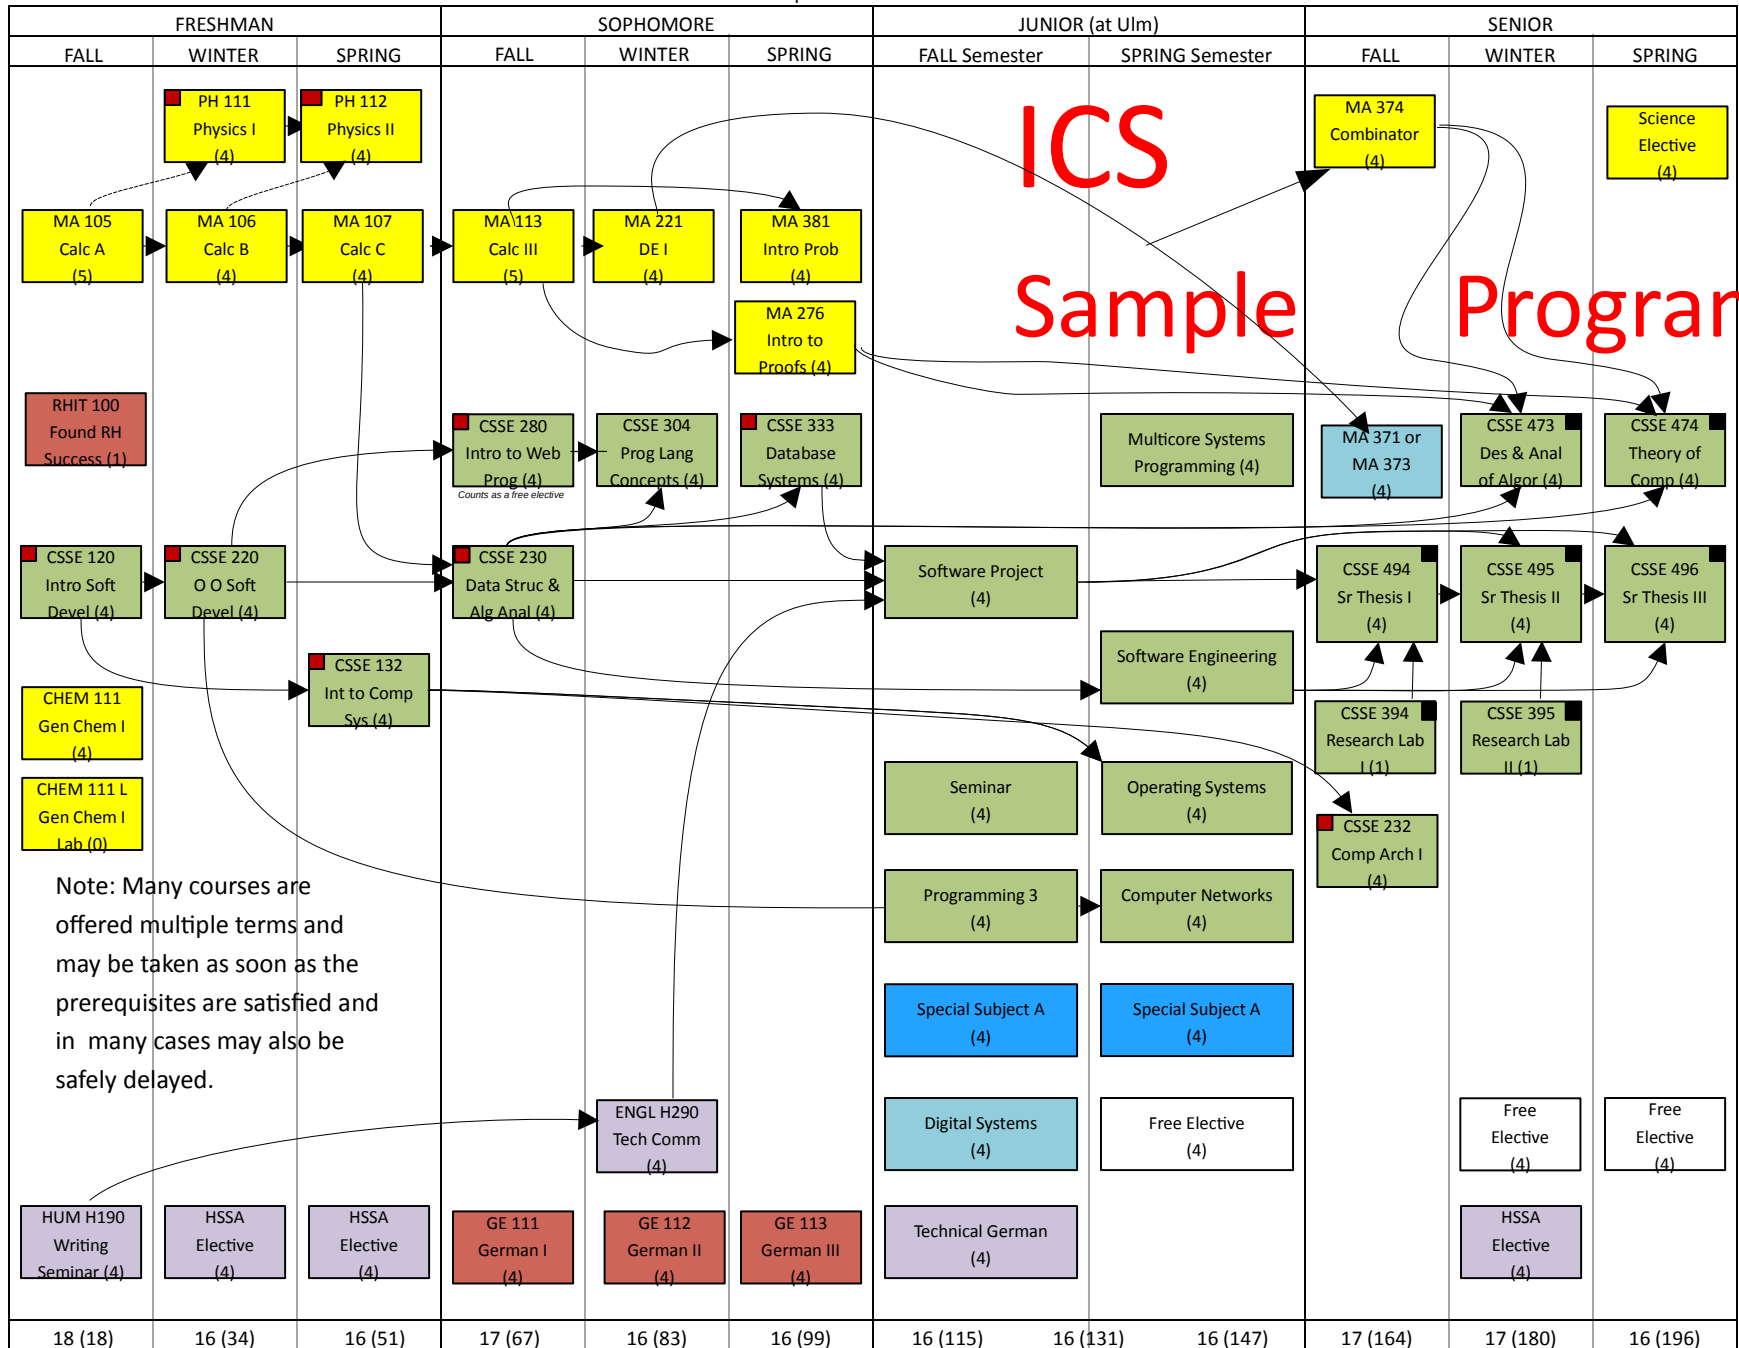

Note: Many courses are offered multiple terms and may be taken as soon as the prerequisites are satisfied and in many cases may also be safely delayed.

  Math & Science Courses  
   CSSE Core Courses  
   CSSE Electives  
   Tech Electives  
   Free Electives  
   HSS Courses  
   Courses with Labs  
   Only once a year

  Math & Science Courses  
   CSSE Core Courses  
   CSSE Electives  
   Tech Electives  
   Free Electives  
   HSS Courses  
   Courses with Labs  
   Only once a year